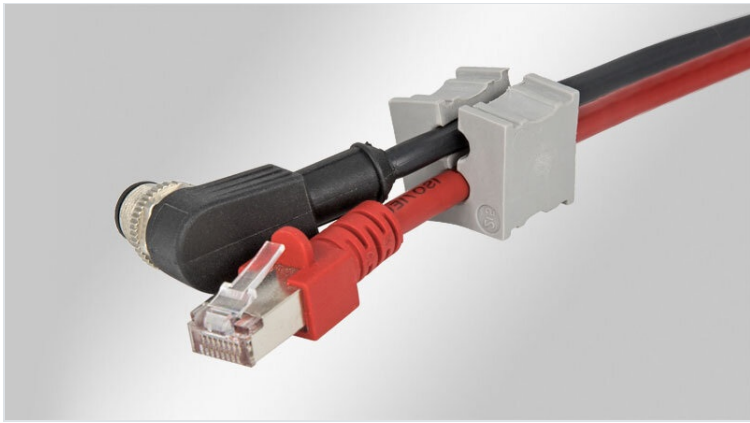

# KT CR multi | KT CR special | Multi-hole / special cable grommets

for the use in cleanrooms, 1 - 8 mm / IP54 / UL Type 12

Cable grommets KT CR multi are used with the following cleanroom cable entry components:

- [KEL-U CR cable entry frames](#)

KT CR multi-hole and special grommets enable a sealing of the cables with IP54 and UL Type 12.

When using double or quadruple grommets the cable density of cleanroom cable entry frames can be greatly increased. The multi-hole model range KT CR small is designed for cable diameters from 1 to 8 mm. ATG CR adapter grommets provide the possibility to hold a small KT CR grommet to reduce the clamping range down to 1 mm.

When installing the small grommets in multiple rows, the flat sides should be facing each other. This allows the flat sides to match up and provide a secure seal.

**The products with article ending .600 are tested and certified for particle emission for cleanroom class 1 according to ISO 14644-1. The materials used for these products have been tested and certified for outgassing according to VOC/SVOC (ISO 14644-8; ISO 16000-6,-9,-11,-25, VDI 2083 sheet 17).**